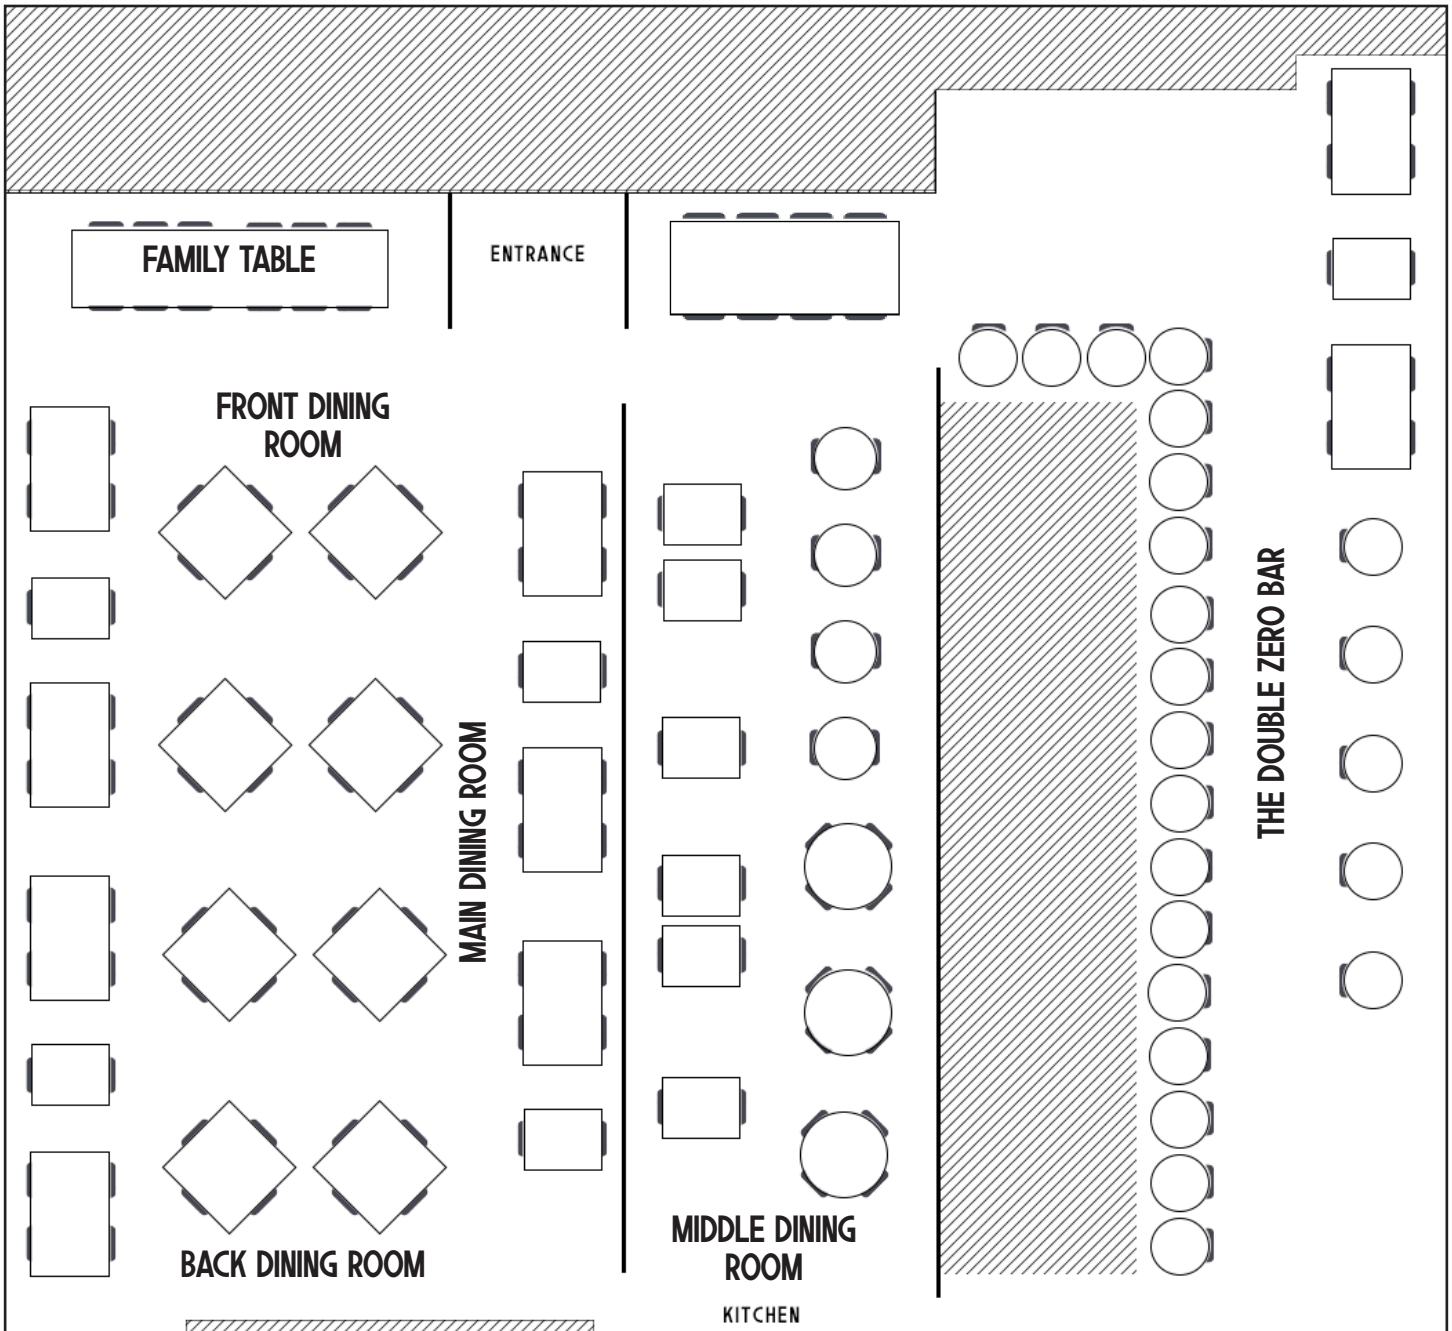

Double Zero

PRIVATE DINING

FLOOR PLAN